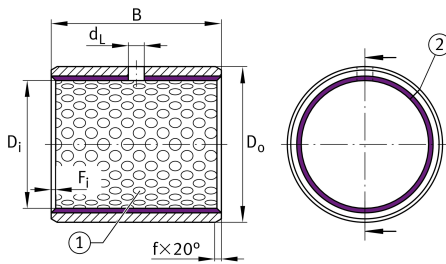

### Bush

Schaeffler ID:  
0702425420000

Metal/polymer composite plain bush, low-maintenance, ISO 3547, with steel backing

### Main Dimensions & Performance Data

$D_o$	23 mm	Outer diameter
B	25 mm	Width
$C_r$	35,000 N	Basic dynamic load rating, radial
$C_{Or}$	70,000 N	Basic static load rating, radial
	13.69 g	Weight

### Dimensions

$D_i$	20 mm	Inner diameter
f	0.6 mm	Outer chamfer
$F_{i\ min}$	0.1 mm	Inner edge break, min.
$F_{i\ max}$	0.7 mm	Inner edge break, max.
$B_{UT}$	-0.25 mm	Width, lower tolerance
$B_{OT}$	0.25 mm	Width, upper tolerance
$f_{OT}$	0.4 mm	Outer chamfer, upper tolerance
$f_{UT}$	-0.4 mm	Outer chamfer, lower tolerance
$F_i$	0.1 mm	Inner edge break